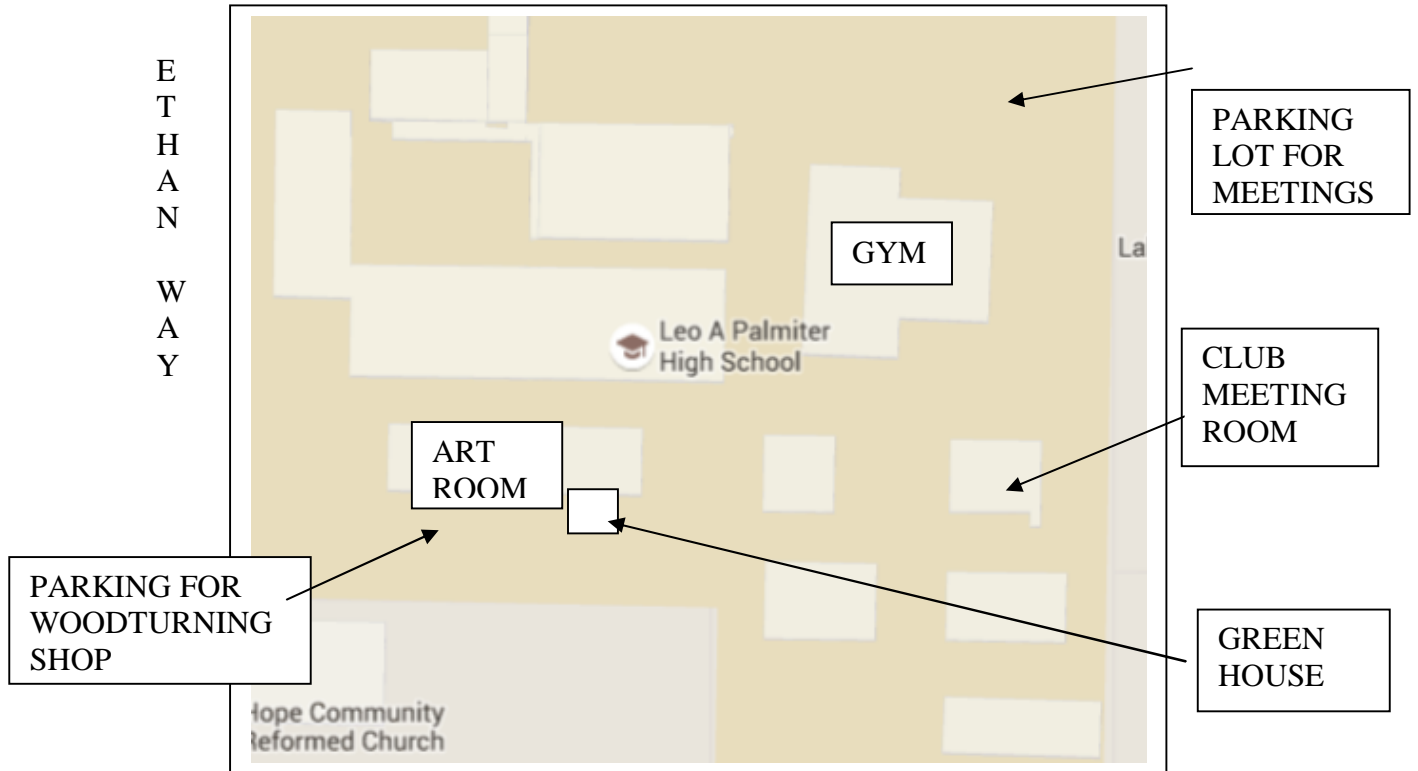

ART ROOM / WOODTURNING SHOP

Location of the Art Room at Palmiter School

Just down the walk from the meeting room, right after the greenhouse.

COTTAGE WAY

This document was created with Win2PDF available at <http://www.win2pdf.com>.
The unregistered version of Win2PDF is for evaluation or non-commercial use only.
This page will not be added after purchasing Win2PDF.